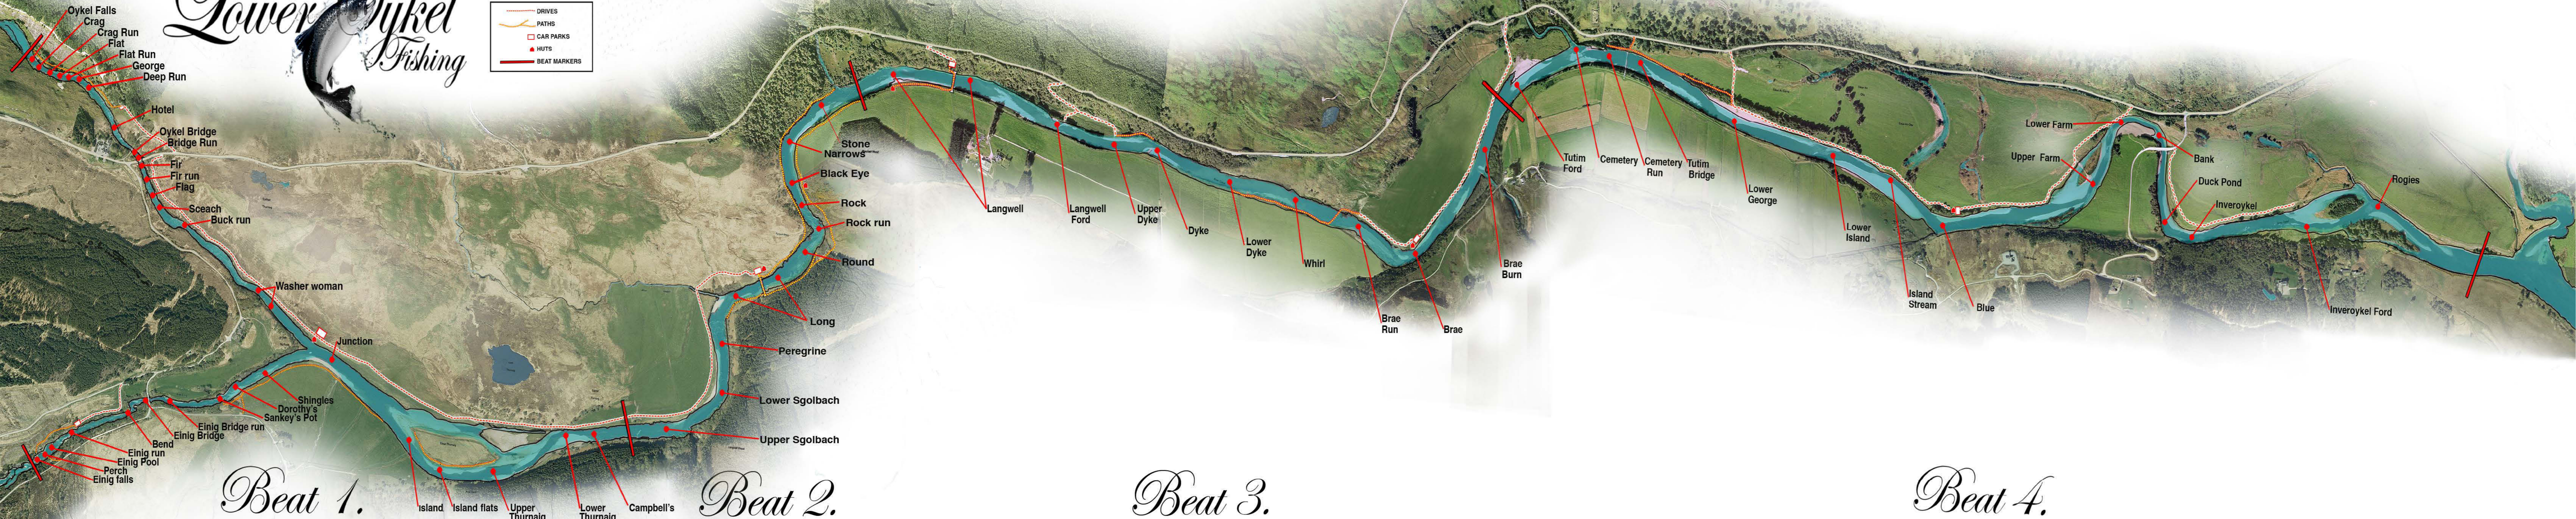

The Lower Dykel Fishing

Legend:

- DRIVES
- PATHS
- CAR PARKS
- HUTS
- BEAT MARKERS

Oykel Falls
Crag
Crag Run
Flat
Flat Run
George
Deep Run

Hotel
Oykel Bridge
Bridge Run
Fir
Fir run
Flag

Sceach
Buck run

Washer woman

Junction

Shingles
Dorothy's
Sankey's Pot

Einig Bridge run
Einig Bridge

Bend
Einig run
Einig Pool
Perch
Einig falls

Island
Island flats
Upper Thurnaig
Lower Thurnaig
Campbell's

Stone
Narrows

Black Eye
Rock
Rock run

Round

Long

Peregrine

Lower Sgolbach

Upper Sgolbach

Langwell
Langwell Ford

Upper Dyke
Dyke

Lower Dyke
Whirl

Brae Run
Brae

Tutum Ford
Cemetery
Cemetery Run
Tutum Bridge

Lower George

Lower Island

Island Stream
Blue

Lower Farm
Upper Farm

Bank
Duck Pond
Inveroykel

Rogies
Inveroykel Ford